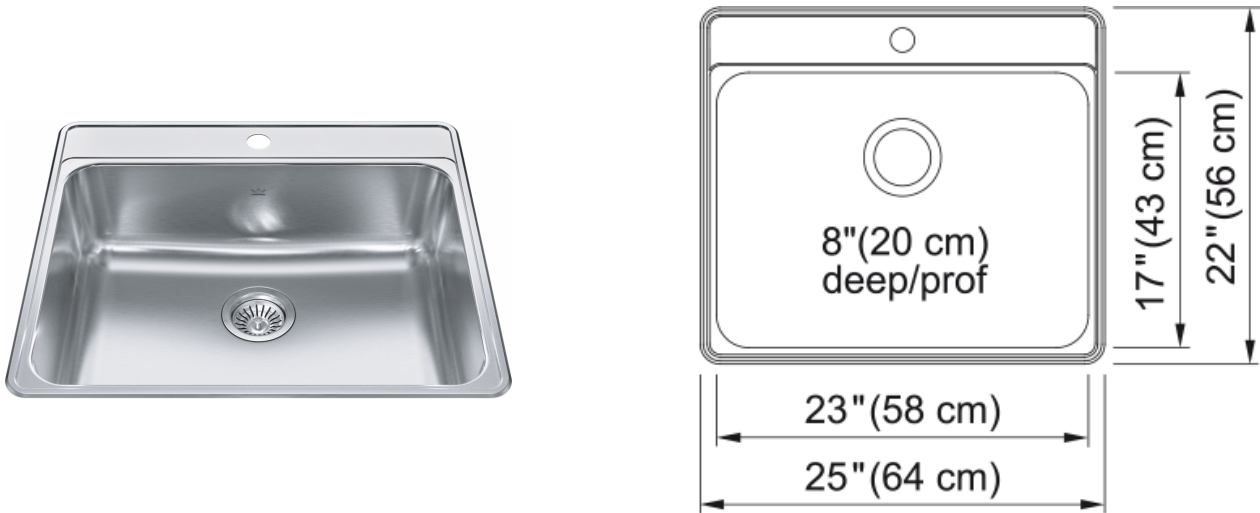

Creemore Drop In Sink CSLA2522-8-1CBN | 101.0632.985

Technical Data

Aspect

Sink type	Sink
Type of material	Stainless steel
Number of bowls	1
Color	Steel
Surface finish	Silk

Product Dimensions

Exterior size: right to left	25
Exterior size: front to back	22
Large bowl size: right to left	23
Large bowl size: front to back	17
Large bowl: depth	8

Installation

Minimum cabinet size	27"
----------------------	-----

Product specifications

Installation type	Topmount / drop in
Drain hole	3 1/2"
Position of drainer	No drainer

Product identification

Product brand	Kindred
Collection	Creemore
Certified by	IAPMO